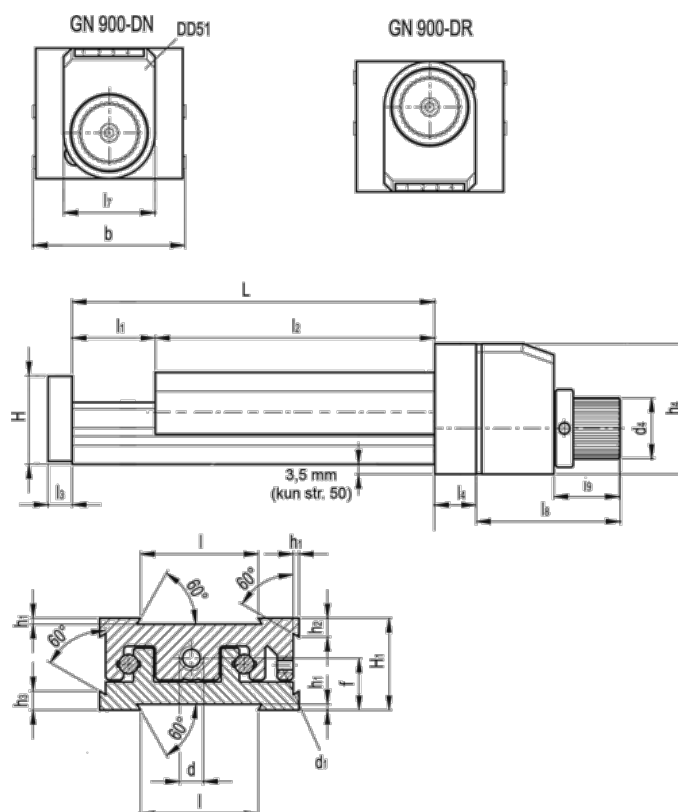

# Data Sheet

Article number: 20776031

Description: Adjustable slide unit  
GN 900-120-210-50-DR-1

## Measures

b = 120	h2 = 13.8	l7 = 33
d = M10x1	h3 = 13.8	l8 = 69
d1 = M5	h4 = 57	l9 = 41
d4 = 34	l = 80	
f = 26.3	L - l1 = 210-50	
H = 45.0	l2 = 160	
h1 = 2.0	l3 = 10	
H1 = 46	l4 = 18	